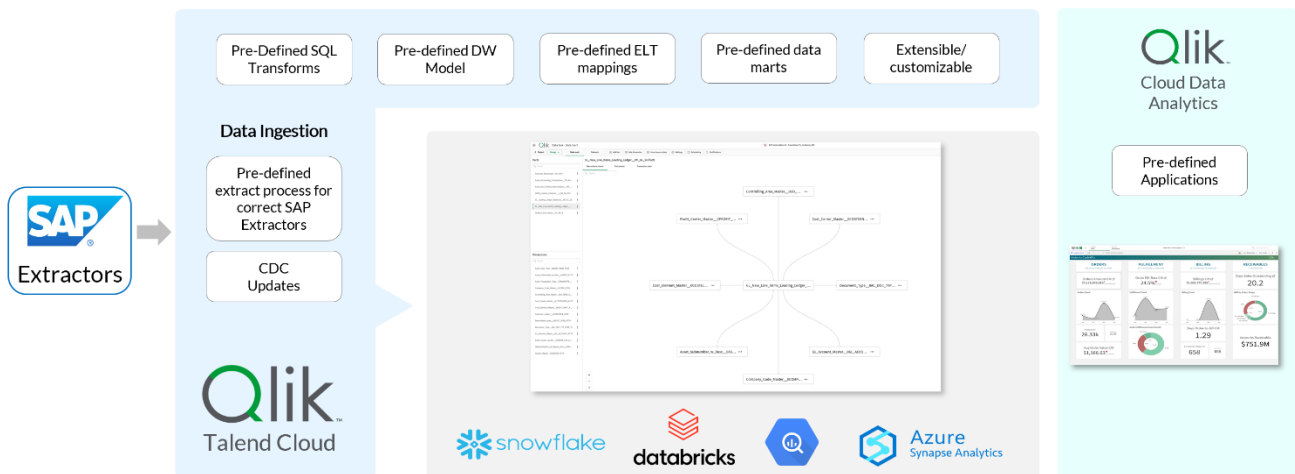

Qlik accelerators

Make the complex simple | Reuse SAP standard, don't reinvent the wheel | Pre-defined end-to-end SAP Accelerators

Download and Install | Activate | Run | Enhance